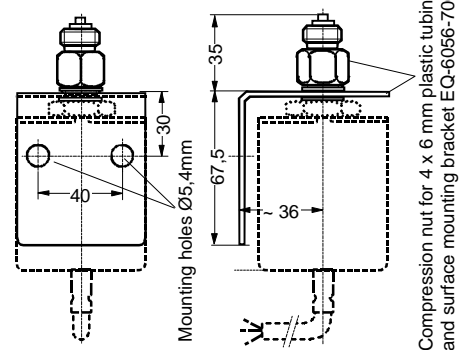

Ordering data

PT-5217-7	<input type="checkbox"/>	1
Operating range		
01	0...1 bar	
10	0...10 bar	

Accessories

EQ-6056-7000	Mounting set, incl. compression nut for 4x6 mm plastic tubing and surface mounting (see also under "Dimensions")
EQ-0100-7001	Accessories for DIN rail mounting

Mounting instructions

The PT-5217 is suitable for direct mounting on a G ¼" female connection. An EPDM O-Ring is provided for tight connection (air application).

Use accessories EQ-6056-7000 and/or EQ-0100-7001 for surface or DIN rail mounting

Wiring diagram

Dimensions (mm)

Compression nut for 4 x 6 mm plastic tubing and surface mounting bracket EQ-6056-7000

EQ-0100-7001

Specifications

Medium	Air, water and inert gases
Operating ranges	0...1 bar or 0...10 bar, see "Ordering Data"
Supply voltage	24 VAC +15/-10%, 50/60 Hz or 18...33 VDC, max. 5 mA
Output	0...+10 V, max. 1 mA (> 10 kΩ)
Housing	Aluminum
Pressure connection	G ¼", Stainless steel 1.4305 with EPDM gasket
Cable connection	1,5 m shielded cable, 3 wires
Protection class	IP65, (IEC 144)
Action	Proportional direct acting
Storage conditions	-15 to +80 °C
Ambient Operating conditions	-15 to +80 °C
Max. allowed Pressure	200% of operating range
Measuring time constant	5 ms.
Linearity, Hysteresis and Repeatability	< ± 0,5% of operating range in total
Temperature drift	0,05% per K of operating range typical
Weight	0,2 kg
CE Conformity	EMC (89 / 336 EEC), EN 50081-1, EN 50082-1