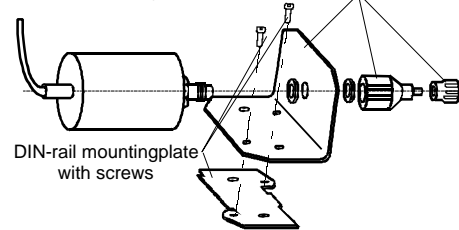

Mounting instructions

The PT-5217 is suitable for direct mounting on a G ¼" female connection. An EPDM O-Ring is provided for tight connection (air application).

Use accessories EQ-6056-7000 and/or EQ-0100-7001 for surface or DIN rail mounting

Wiring diagram

Dimensions (mm)

Compression nut for 4 x 6 mm plastic tubing and surface mounting bracket EQ-6056-7000

EQ-0100-7001

Specifications

Medium	Air, water and inert gases
Operating ranges	0...1 bar or 0...10 bar, see "Ordering Data"
Supply voltage	24 VAC +15/-10%, 50/60 Hz or 18...33 VDC, max. 5 mA
Output	0...+10 V, max. 1 mA (> 10 kΩ)
Housing	Aluminum
Pressure connection	G ¼", Stainless steel 1.4305 with EPDM gasket
Cable connection	1,5 m shielded cable, 3 wires
Protection class	IP65, (IEC 144)
Action	Proportional direct acting
Storage conditions	-15 to +80 °C
Ambient Operating conditions	-15 to +80 °C
Max. allowed Pressure	200% of operating range
Measuring time constant	5 ms.
Linearity, Hysteresis and Repeatability	< ± 0,5% of operating range in total
Temperature drift	0,05% per K of operating range typical
Weight	0,2 kg
CE Conformity	EMC (89 / 336 EEC), EN 50081-1, EN 50082-1