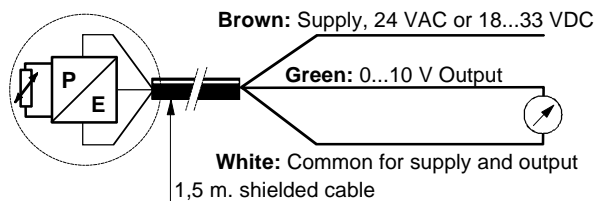

Ordering data

PT-5217-7	<input type="checkbox"/>	1
Operating range		
01	0...1 bar	
10	0...10 bar	

Accessories

EQ-6056-7000	Mounting set, incl. compression nut for 4x6 mm plastic tubing and surface mounting (see also under "Dimensions")
EQ-0100-7001	Accessories for DIN rail mounting

Mounting instructions

The PT-5217 is suitable for direct mounting on a G ¼" female connection. An EPDM O-Ring is provided for tight connection (air application).

Use accessories EQ-6056-7000 and/or EQ-0100-7001 for surface or DIN rail mounting

Wiring diagram

Dimensions (mm)

Compression nut for 4 x 6 mm plastic tubing and surface mounting bracket EQ-6056-7000

EQ-0100-7001

Specifications

Medium	Air, water and inert gases
Operating ranges	0...1 bar or 0...10 bar, see "Ordering Data"
Supply voltage	24 VAC +15/-10%, 50/60 Hz or 18...33 VDC, max. 5 mA
Output	0...+10 V, max. 1 mA (> 10 kΩ)
Housing	Aluminum
Pressure connection	G ¼", Stainless steel 1.4305 with EPDM gasket
Cable connection	1,5 m shielded cable, 3 wires
Protection class	IP65, (IEC 144)
Action	Proportional direct acting
Storage conditions	-15 to +80 °C
Ambient Operating conditions	-15 to +80 °C
Max. allowed Pressure	200% of operating range
Measuring time constant	5 ms.
Linearity, Hysteresis and Repeatability	< ± 0,5% of operating range in total
Temperature drift	0,05% per K of operating range typical
Weight	0,2 kg
CE Conformity	EMC (89 / 336 EEC), EN 50081-1, EN 50082-1