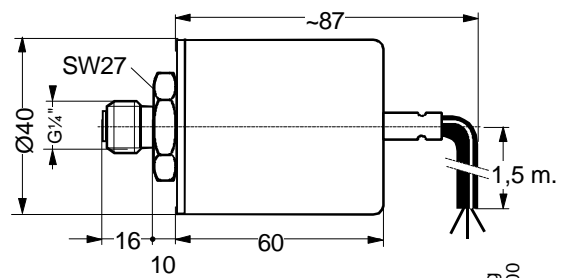

Ordering data

PT-5217-7	<input type="checkbox"/>	1
Operating range		
01	0...1 bar	
10	0...10 bar	

Accessories

EQ-6056-7000	Mounting set, incl. compression nut for 4x6 mm plastic tubing and surface mounting (see also under "Dimensions")
EQ-0100-7001	Accessories for DIN rail mounting

Mounting instructions

The PT-5217 is suitable for direct mounting on a G ¼" female connection. An EPDM O-Ring is provided for tight connection (air application).

Use accessories EQ-6056-7000 and/or EQ-0100-7001 for surface or DIN rail mounting

Wiring diagram

Dimensions (mm)

Compression nut for 4 x 6 mm plastic tubing and surface mounting bracket EQ-6056-7000

EQ-0100-7001

Specifications

Medium	Air, water and inert gases
Operating ranges	0...1 bar or 0...10 bar, see "Ordering Data"
Supply voltage	24 VAC +15/-10%, 50/60 Hz or 18...33 VDC, max. 5 mA
Output	0...+10 V, max. 1 mA (> 10 kΩ)
Housing	Aluminum
Pressure connection	G ¼", Stainless steel 1.4305 with EPDM gasket
Cable connection	1,5 m shielded cable, 3 wires
Protection class	IP65, (IEC 144)
Action	Proportional direct acting
Storage conditions	-15 to +80 °C
Ambient Operating conditions	-15 to +80 °C
Max. allowed Pressure	200% of operating range
Measuring time constant	5 ms.
Linearity, Hysteresis and Repeatability	< ± 0,5% of operating range in total
Temperature drift	0,05% per K of operating range typical
Weight	0,2 kg
CE Conformity	EMC (89 / 336 EEC), EN 50081-1, EN 50082-1